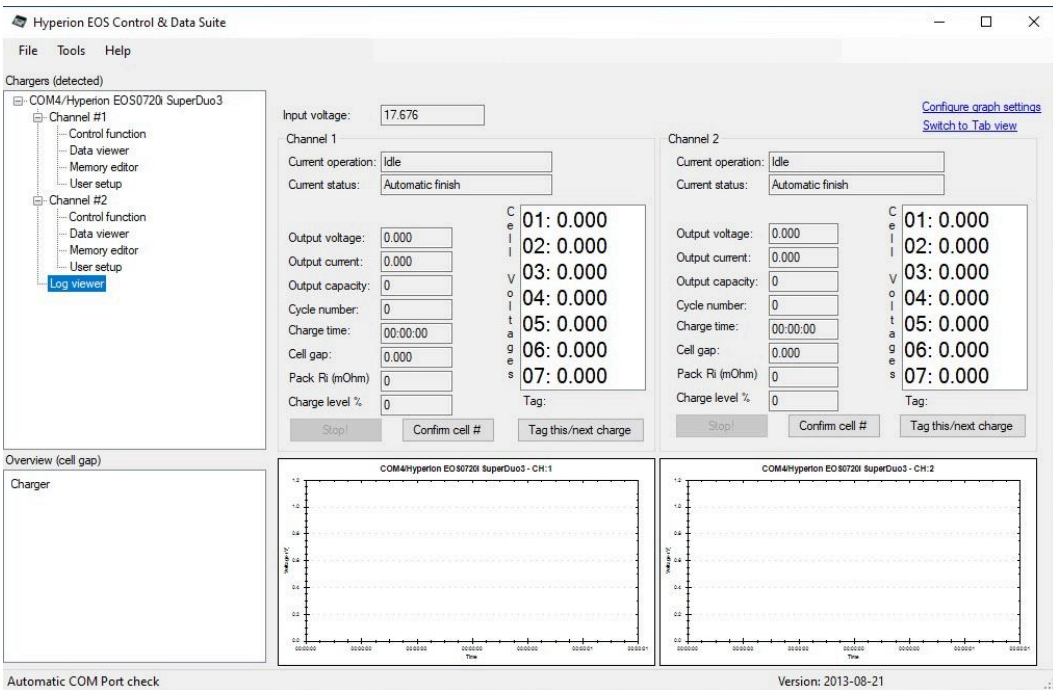

Universal, programmable, multi chemistry battery charger:

Hyperion EOS 720i Super DUO 3

+ Various cables set.

+ PC control and monitor software.

Power supply: eFuel 30A 540W

$150

July 2024