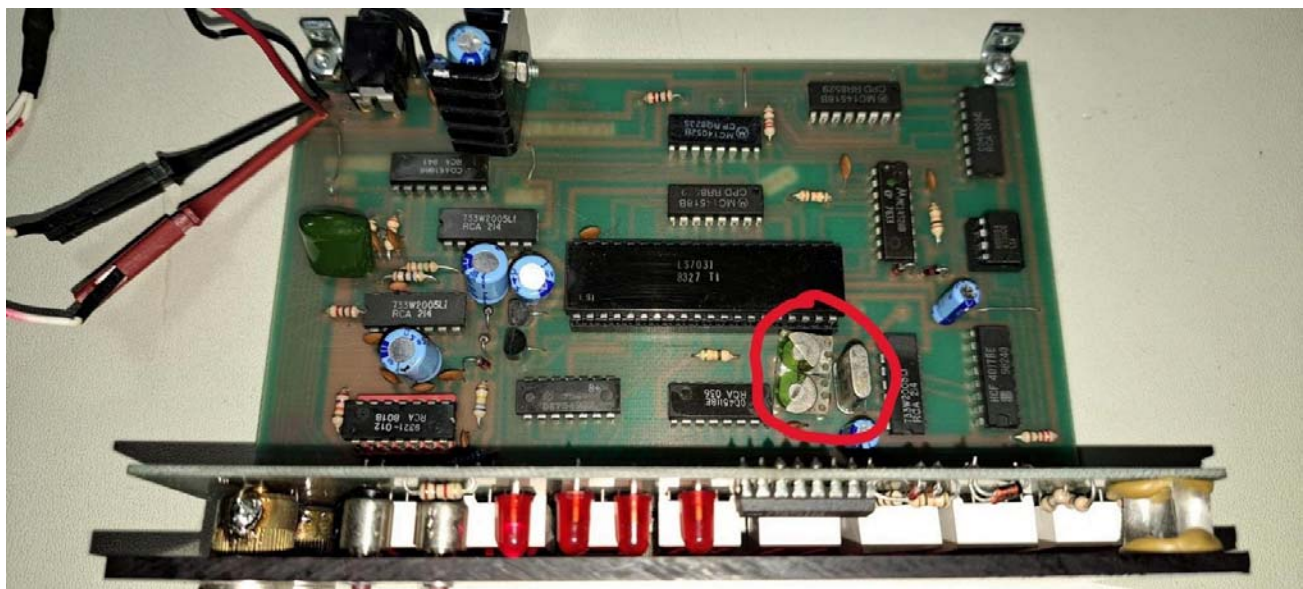

Frequency counter, Datascan C1400

Sensitivity 50 mVpp

The input BNC connectors are a little bit rusty, need cleaning up.
Internal battery is dead, was removed, and needs replacement.

To power up the device, on the back side present a connector for external power supply.
I made calibration, but the frequency counter is equipped with simple crystal quartz, so accuracy and stability is not so good.

Free, self pickup.

July 2024